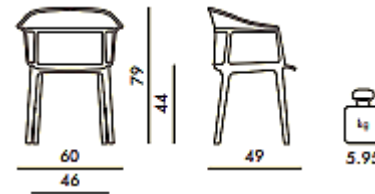

*Brand:* **KARTELL**

*Item type:* Armchair

*Item code:* 5830/Z1

*Designer:* Ronan & Erwan Bouroullec

*Color:* Orange Red

*Dimension:* 60 x 49 x 79 cm

*Please click the link for more option and finishes:*

[https://www.kartell.com/IT/it/ronan-erwan-bouroullec/papyrus/05830?variantName=x\\_colorVariant&variantValue=Z1](https://www.kartell.com/IT/it/ronan-erwan-bouroullec/papyrus/05830?variantName=x_colorVariant&variantValue=Z1)